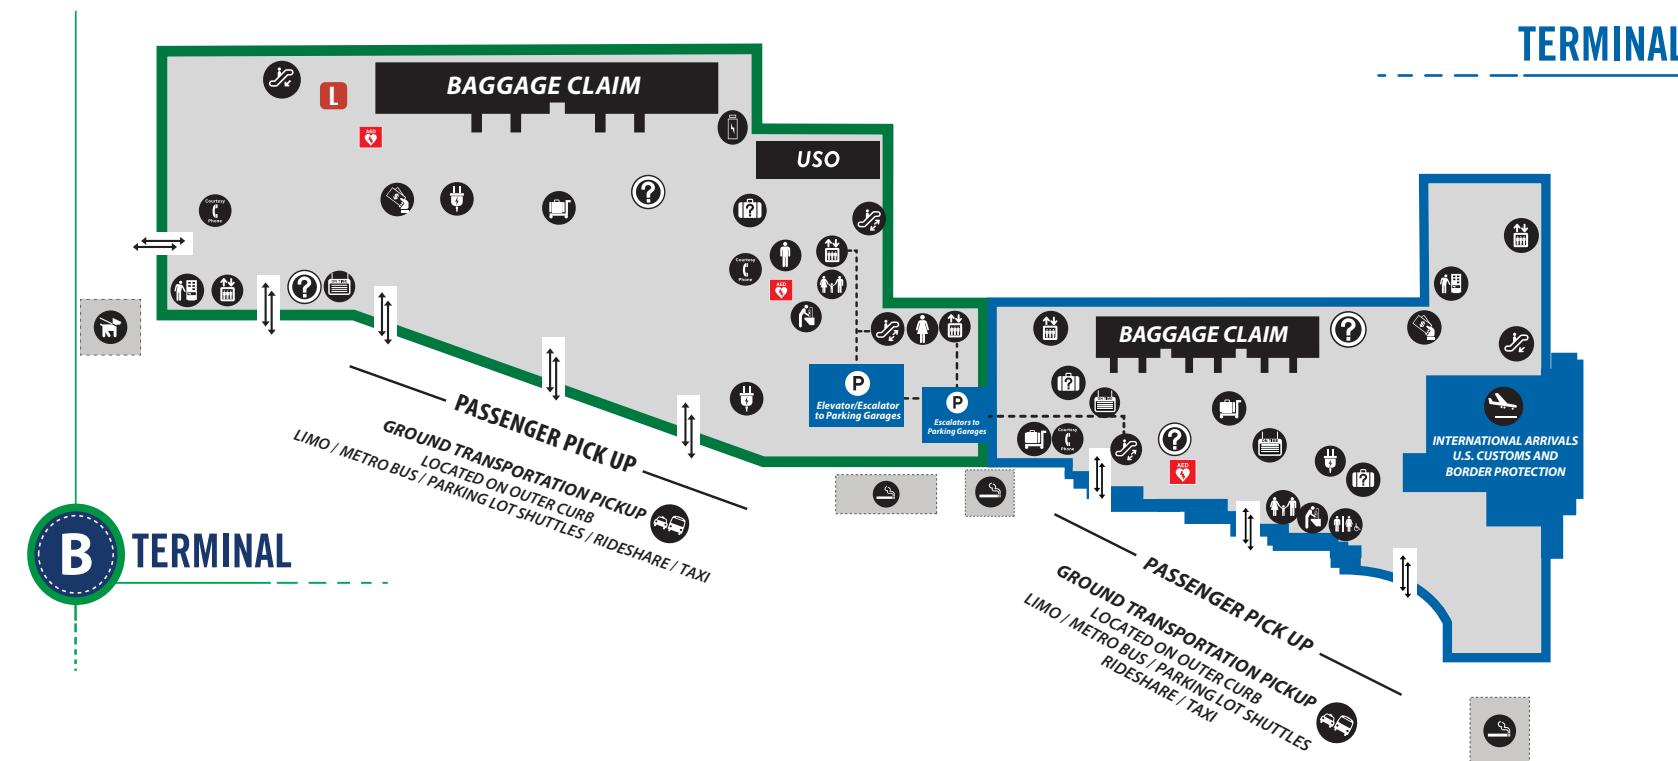

A TERMINAL

SAN ANTONIO INTERNATIONAL AIRPORT
FlySanAntonio.com

Amenities & Services

AED	Charging Stations	Family Restrooms	Information Desk	Parking Garage	Smoking Area
ATM	Courtesy Phones	Flight Information	International Arrivals	Rental Car Center	Water Bottle Filling Stations
Baggage Claim	Elevators	Fuel Rod Machine	Lactation Station	Service Animal Relief Area	Valet Services
Baggage Services	Entrance/Exits	Ground Transportation	Mens/Womens Restrooms	Smarte Carte	Vending Machines
Chapel	Escalators